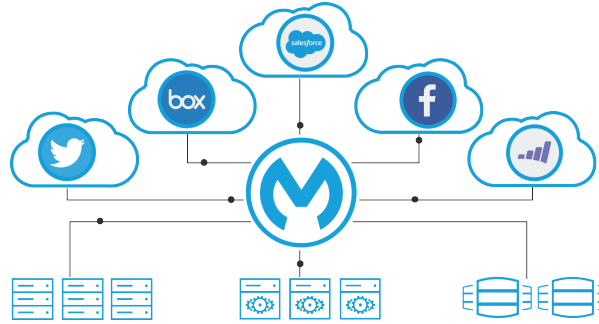

WE ARE THE EXPERTS IN COMPLEX GLOBAL MULESOFT INTEGRATIONS

20+ DEDICATED
YEARS INTEGRATION
PRACTICE

KEY DIFFERENTIATORS

Deep expertise implementing MuleSoft for complex integration patterns and use cases.

Experts in large-scale digital transformations for Fortune 500 and Government Agencies.

Highly experienced in Salesforce integration with on-premise and cloud applications.

2018

PARTNER OF THE YEAR
AMERICAS PRACTICE DEVELOPMENT